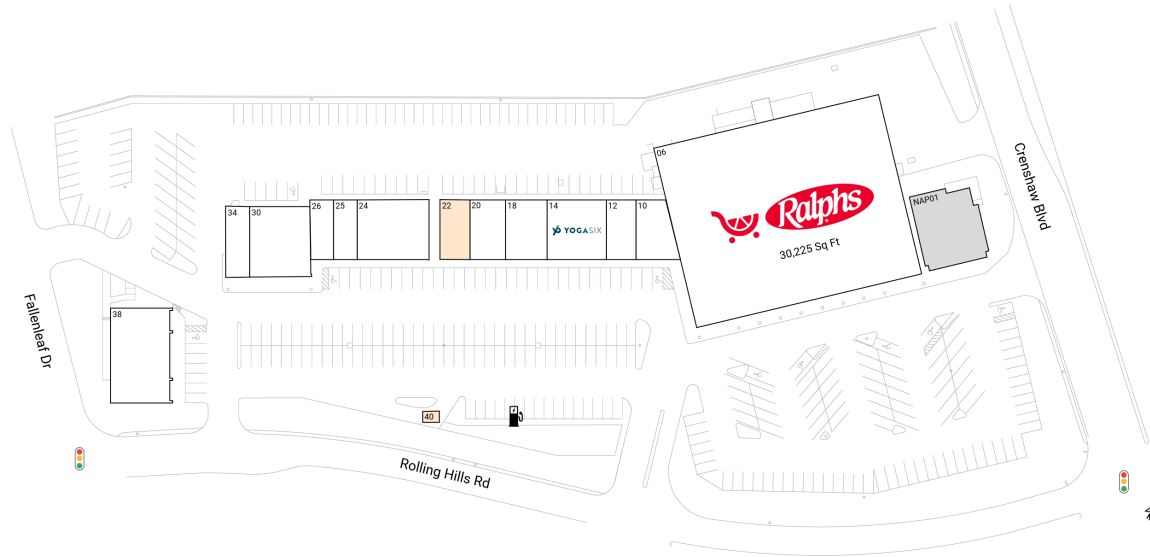

# Country Hills Shopping Center

2905-2965 Rolling Hills Road | Torrance, CA 90505

Los Angeles County Los Angeles-Long Beach-Anaheim, CA 56,750 Sq Ft

33.7898, -118.3407

## Available Spaces

22 1,250 Sq Ft 360° 40 50 Sq Ft

## Current Tenants

Space size listed in square feet

06	Ralphs	30,225
10	Slay Nails & Spa	1,025
12	Country Hills Cleaners	1,250
14	YogaSix	3,000
18	Lucky Dawg	1,750
20	All Kidz Urgent Care	1,500
24	Wa-Dining Suya	2,000
25	Hair Diamond	1,000
26	Utsav Indian Cuisine	1,000
30	Hills Academy	4,000
34	Rolling Hills Dental Care	1,200
38	Lamppost Pizza	4,000
NAP01	Salon	3,500

This site plan is for illustrative and information purposes only, showing the general layout of the shopping center; and is not a legal survey. Brixmor makes no representation or warranty that the shopping center is exactly as depicted as site conditions and tenant mix are subject to change over time.